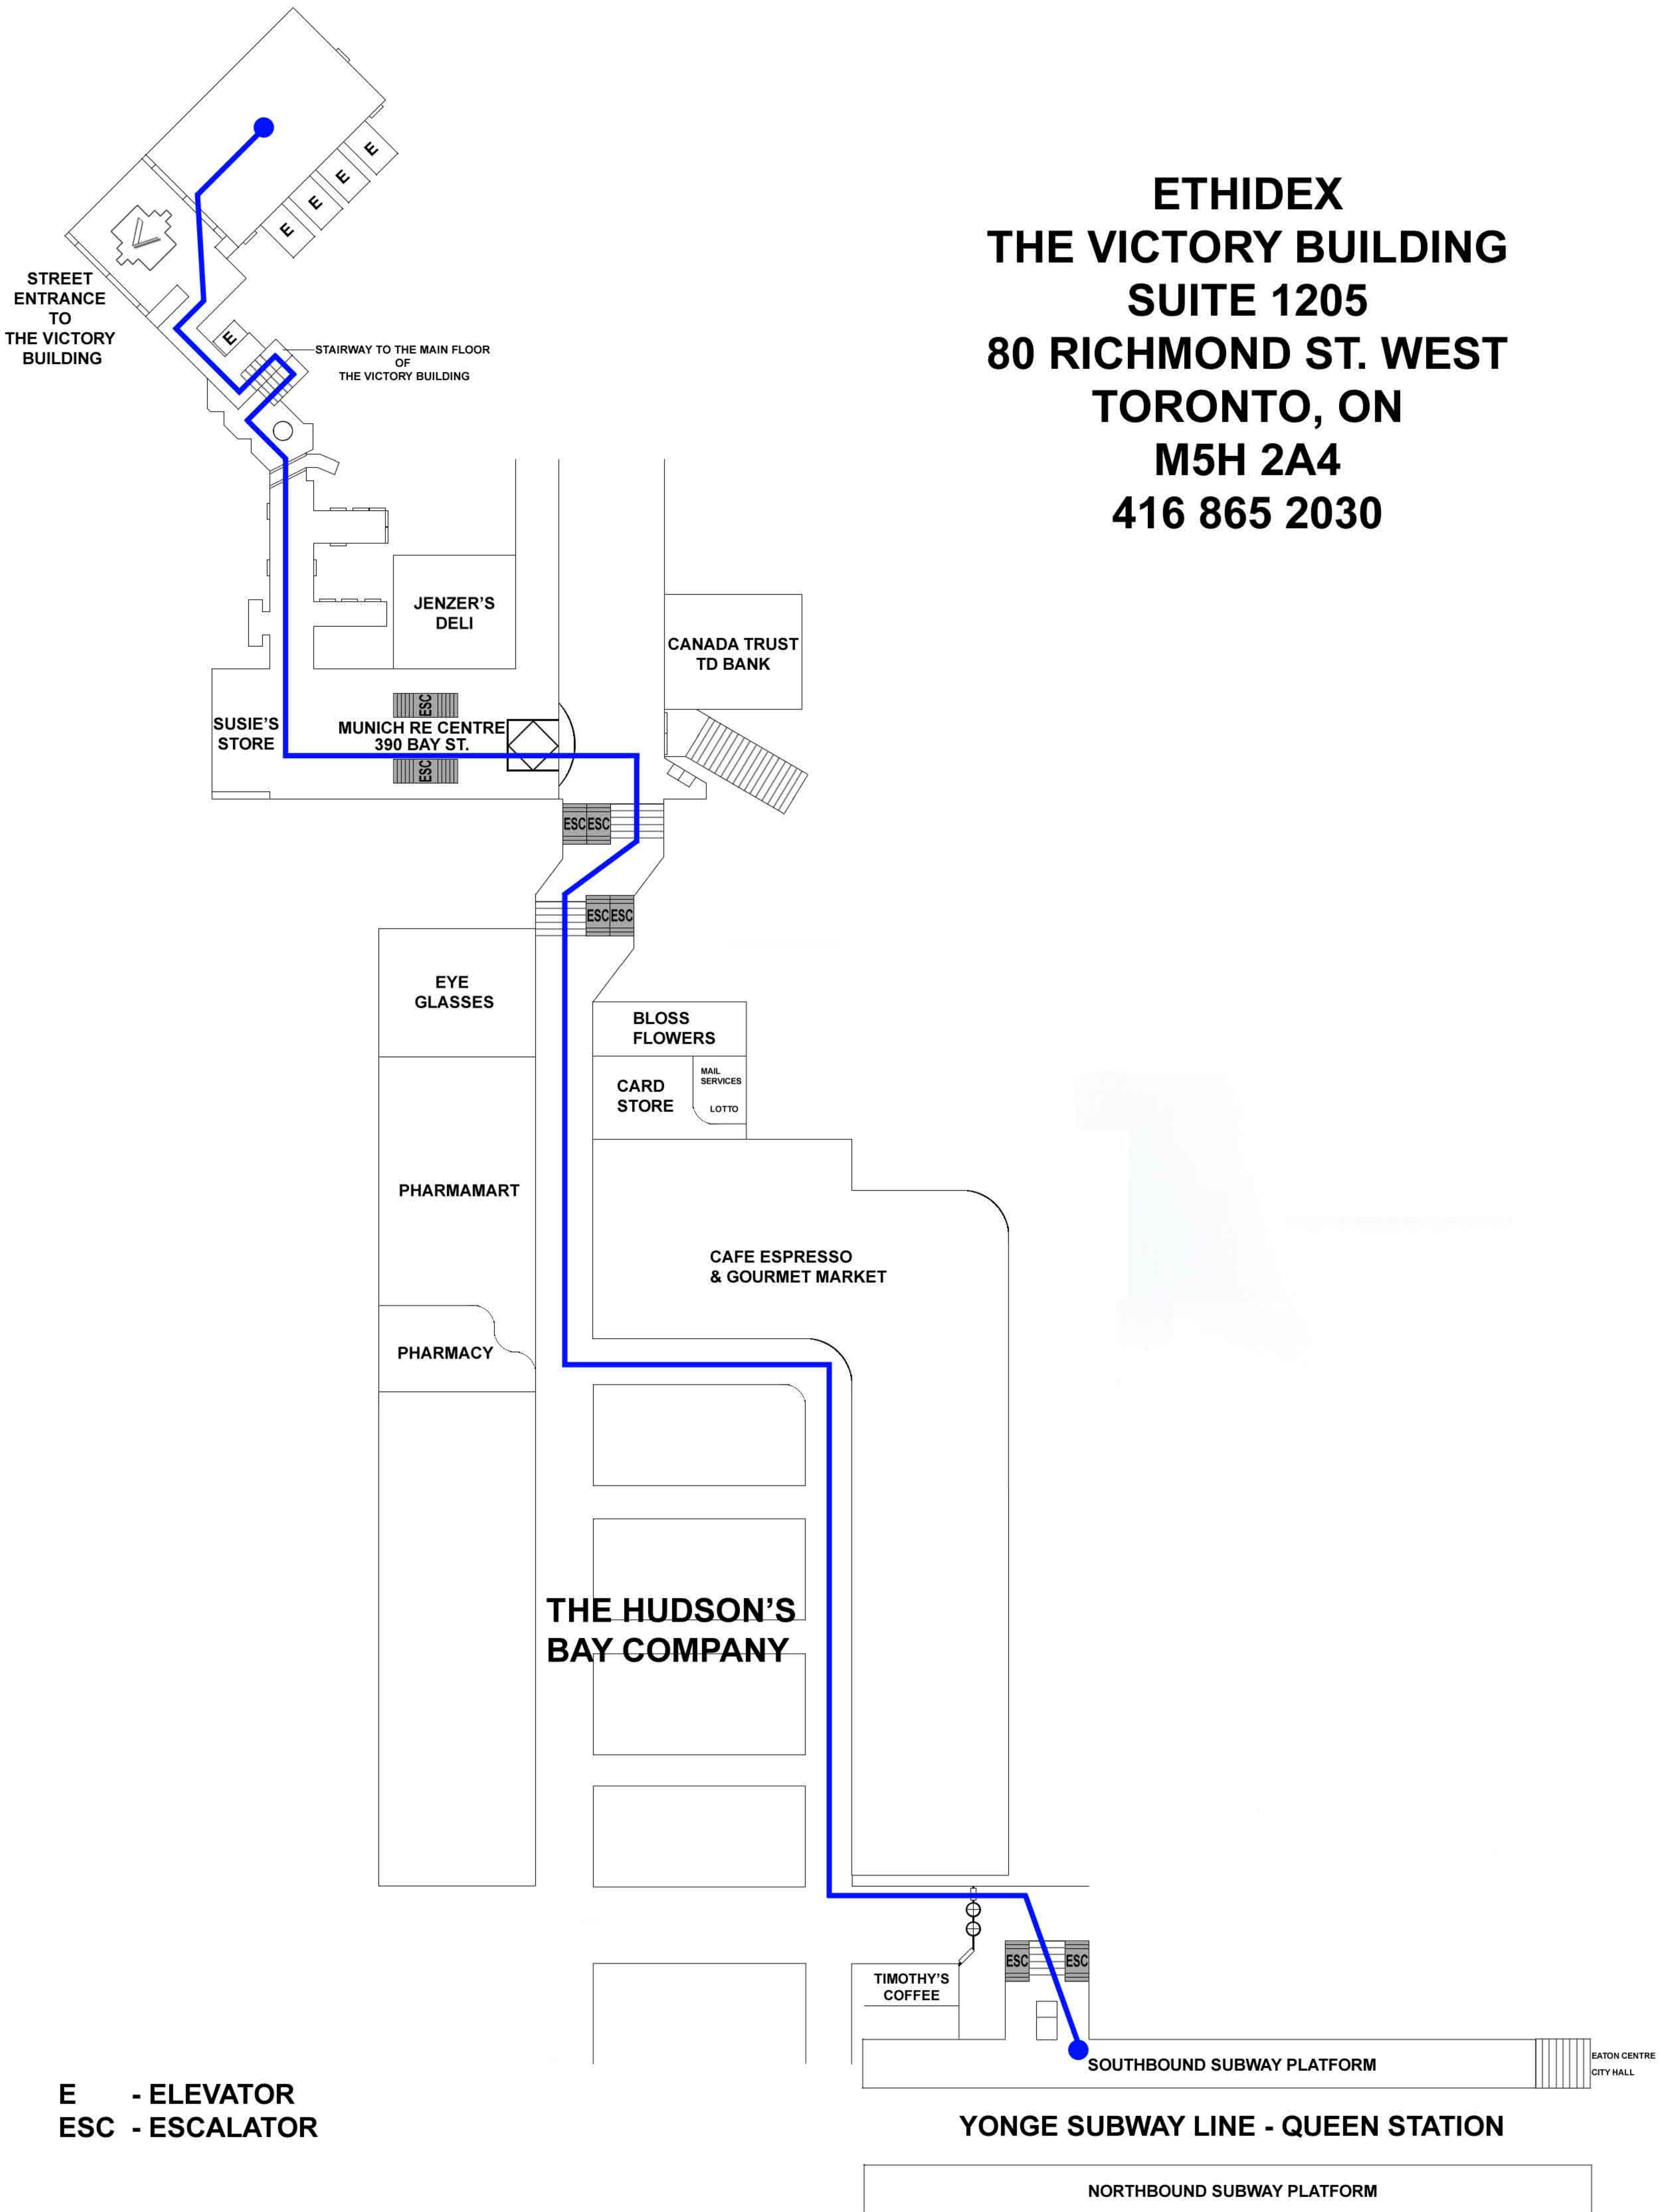

**ETHIDEX  
THE VICTORY BUILDING  
SUITE 1205  
80 RICHMOND ST. WEST  
TORONTO, ON  
M5H 2A4  
416 865 2030**

**E - ELEVATOR  
ESC - ESCALATOR**

**YONGE SUBWAY LINE - QUEEN STATION**

**NORTHBOUND SUBWAY PLATFORM**

**EATON CENTRE  
CITY HALL**